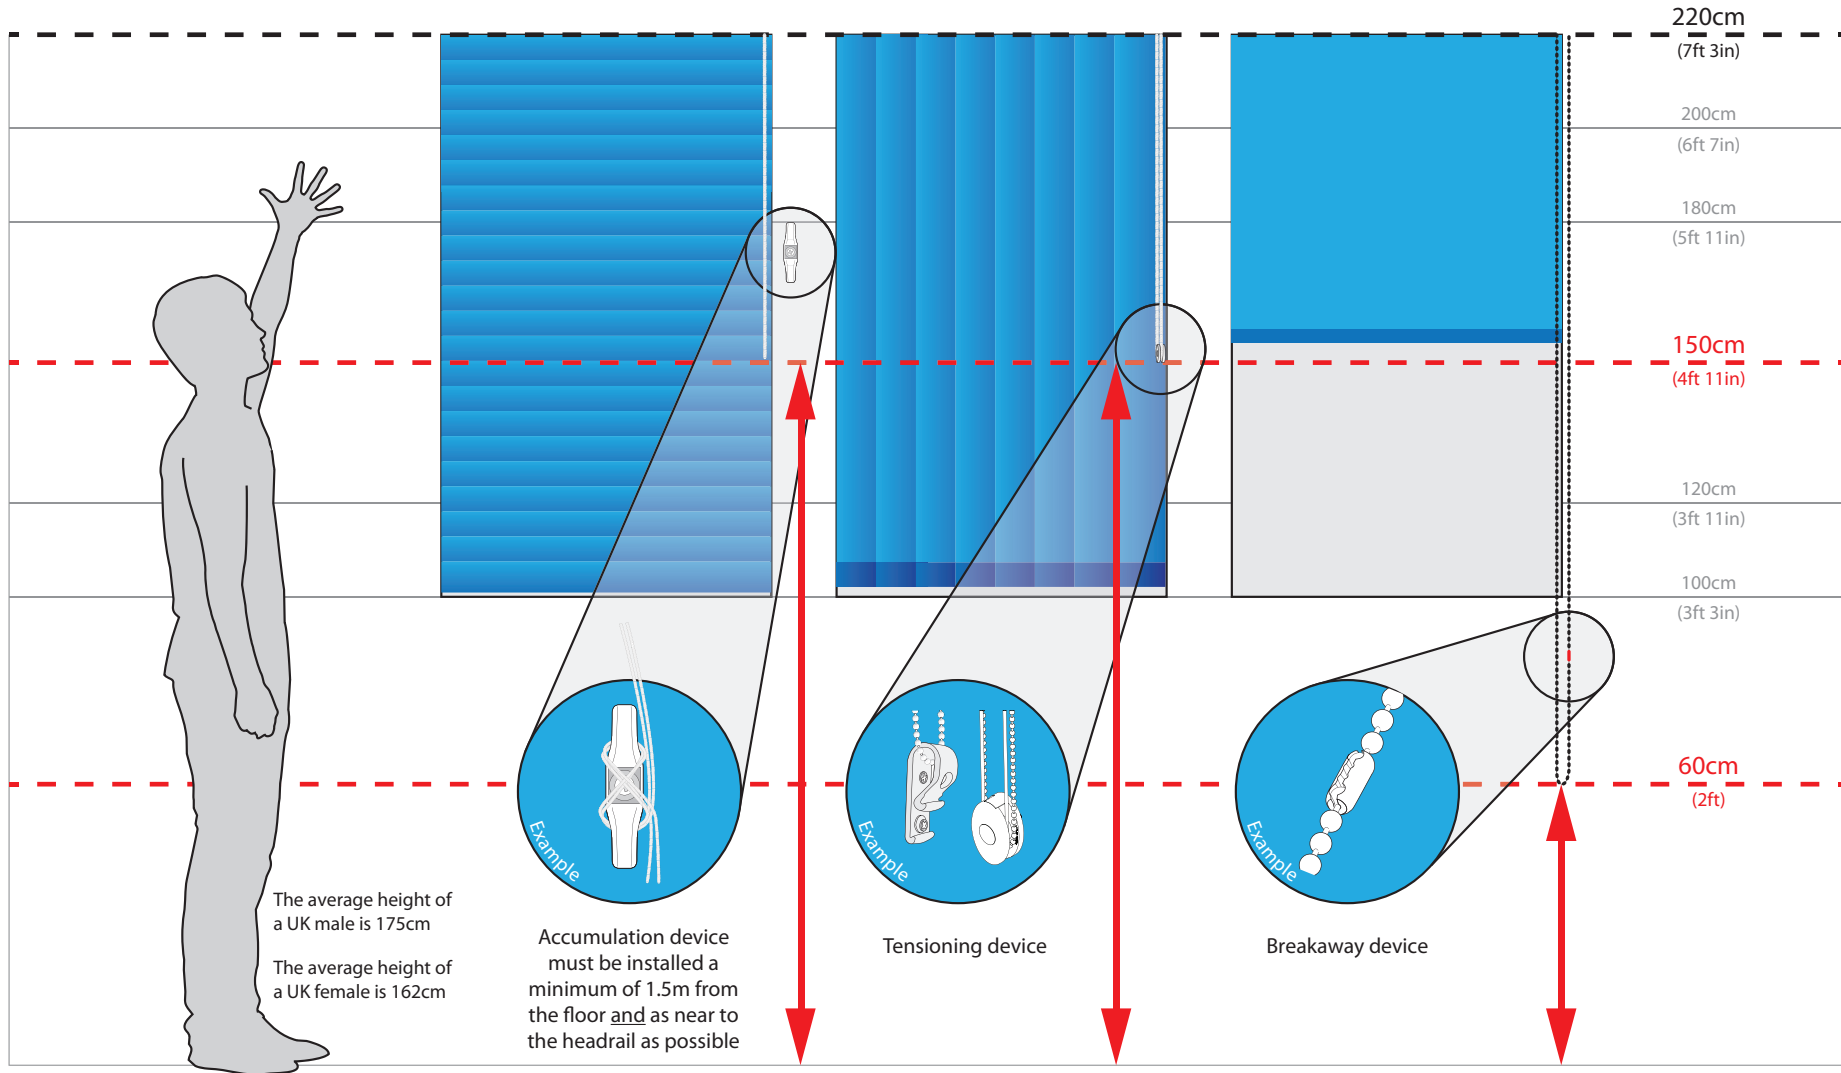

Maximum cord and chain lengths where installation height known

Source: BS EN 13120:2009+A1:2014